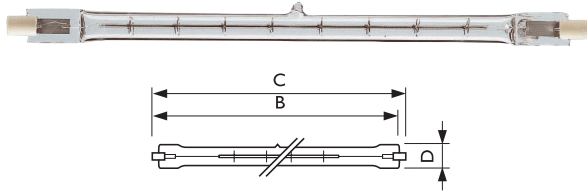

# Plusline Pro – Compact / Small / Large

These high performance, general purpose, linear halogen lamps give perfect colour rendition. These lamps feature two arc prevention fuses built-in for added safety. The burning position is universal on the compact and small types. Used mainly for outdoor floodlighting applications.

Product ID	Description	Overall Length B nom.	Diameter Length C max.	Overall Length D max.
1000W	LARGE	185.7	189.1	11
1500W	LARGE	250.7	254.1	11

Dimensions in mm

## Plusline - Compact / Small / Large

Shortcode	Wattage (W)	Cap Base	Voltage	Bulb Shape	Luminous Flux Lamp (lm)	Average Lifetime (hrs)	Colour Temperature (K)	Unit	Carton Quantity	Trade Price
100PLUS	100	R7	240V	R7	1550	2000	2900	PCE	10	\$17.35
150PLUS	150	R7	240V	R7	2400	2000	2900	PCE	12	\$17.35
200PLUS	200	R7	240V	R7	3000	2000	2900	PCE	10	\$17.35
300PLUS	300	R7	240V	R7	5000	2000	2900	PCE	10	\$17.35
500PLUS	500	R7	240V	R7	9660	2000	2900	PCE	12	\$17.35
1000PLUS	1000	R7	240V	R7	21500	2000	2900	PCE	10	\$17.35
1500PLUS	1500	R7	240V	R7	33000	2000	2900	PCE	10	\$17.35